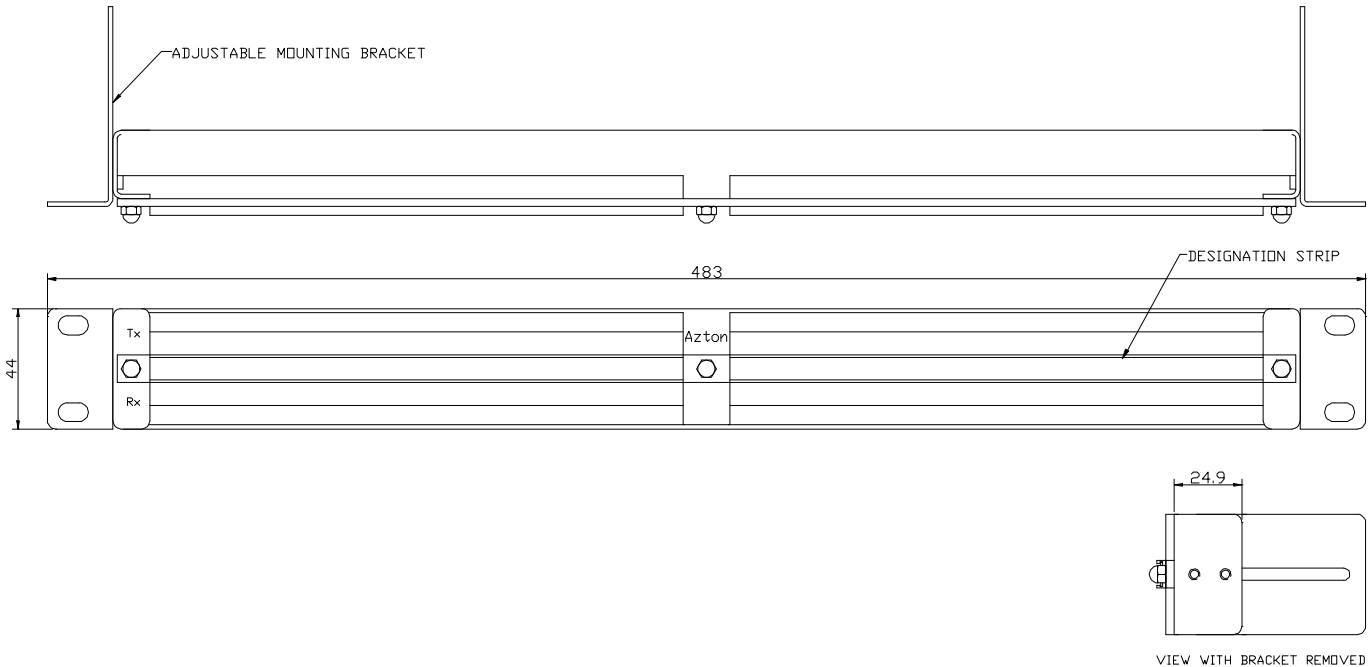

Modular Panel (Empty), 19" 1RU For Use With Up To 20 Dual Baluns

OPERATING CONDITIONS

- Configuration: For rack mounting up to 20 Azton Dual Baluns, either of all the one type or with mixed connector types or bit rates.
- Mounting: Either coax or RJ45 side to the front. Mounting brackets are adjustable up to 40mm.

MECHANICAL SPECIFICATIONS

- Panel: Steel, zinc sealed and powder coated black.
- Designation Strip: Rigid PVC. Black carrier with white insert.

ACCESSORIES

- Mounting Brackets: For 21" and 23" racks.
- Dual Balun Modules: For various coax connector types and bit rates

RELATED PRODUCTS

- Loaded Panels: A range of Modular Panels, factory loaded is available on request.